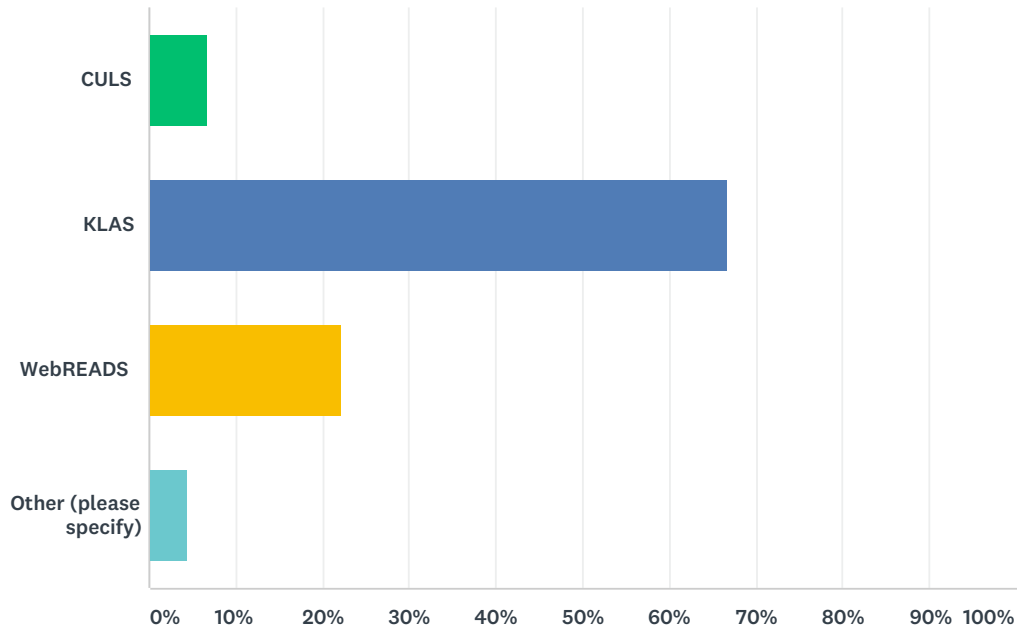

Q2 Which automation system are you using?

Answered: 45 Skipped: 0

ANSWER CHOICES	RESPONSES	
CULS	6.67%	3
KLAS	66.67%	30
WebREADS	22.22%	10
Other (please specify)	4.44%	2
TOTAL		45